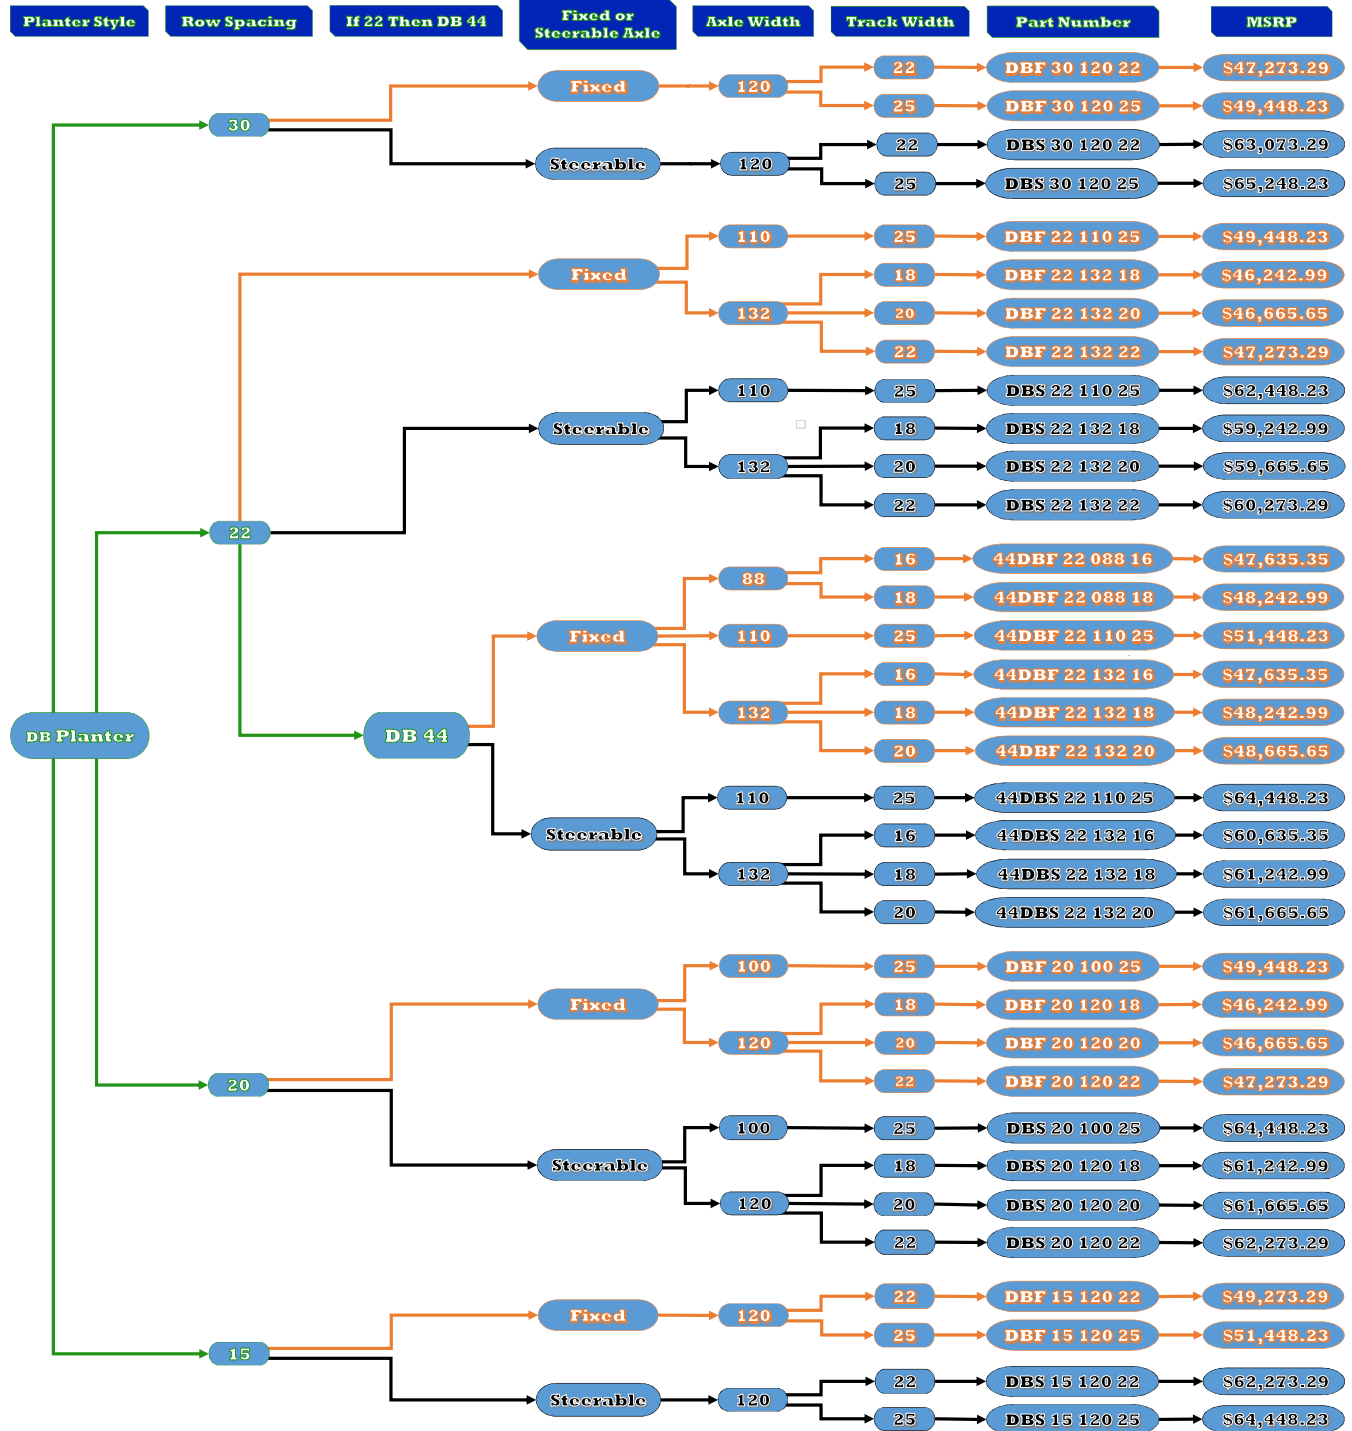

June 1, 2024

All prices are subject to change, nothing is for sure until shipping.

DB Planter Kits with 22 or 25 inch wide tracks will have all new TTS High Speed Tracks units